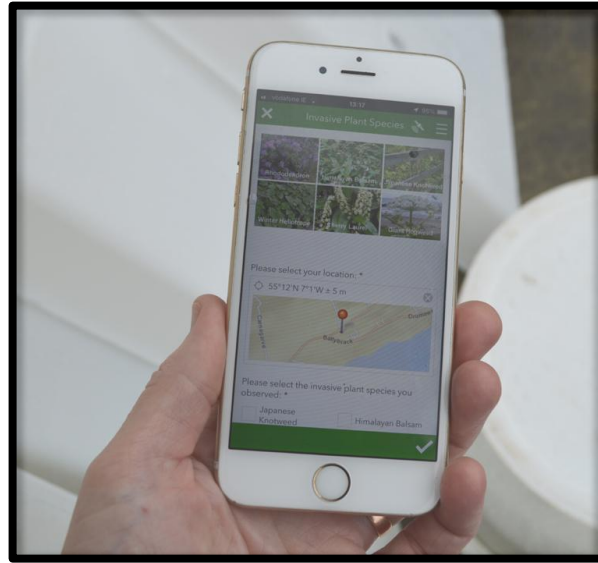

Survey | Monitor | Restore 

Tools

- Equipment
- Survey123 online forms
- Spreadsheets
- Maps

Role of Trust

- DB of volunteers/provide support
- Health & Safety
- Training
- Feedback & Gatherings
- Access to IRT Data
- Cross referencing with agency data
- Funding applications for equipment/further training